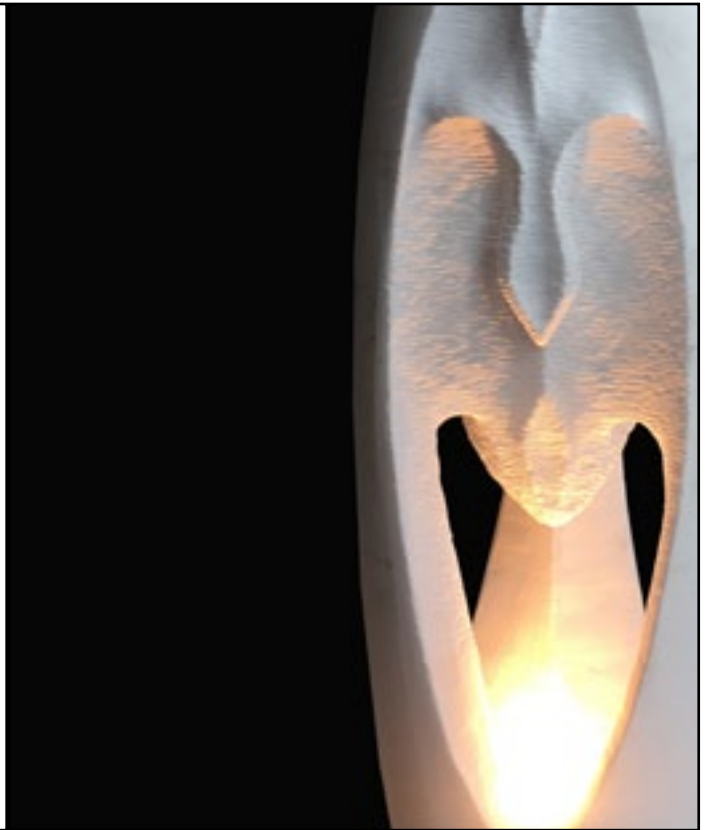

### **„Merlin“**

In- and outdoor light object made of white crystalline Gummerner Marble.

Alpine serpentine base.

Dimensions:

Hight 170 cm

Widht 30 cm

Lenght 60 cm

### **„Robe“**

Light object made of white crystalline Gummerner Marble.

Dimensions:

Hight 160 cm

Widht 65 cm

Lenght 45 cm

### **„Venusblume“ - „Power of Venus I“**

In- and outdoor light object made of coarse crystalline Gummerner Marble.

Steel base.

Dimensions:

Hight 81 cm

Width 43 cm

Depth 19 cm

**„Venusblume“ - „Power of Venus II“**

In- and outdoor light object made of coarse crystalline Gummerner Marble.

Steel base.

Dimensions:

Hight 90 cm

Width 30 cm

Depth 130 cm

**„Light-bringing angel“**

Light column made of Gummerner Marble.