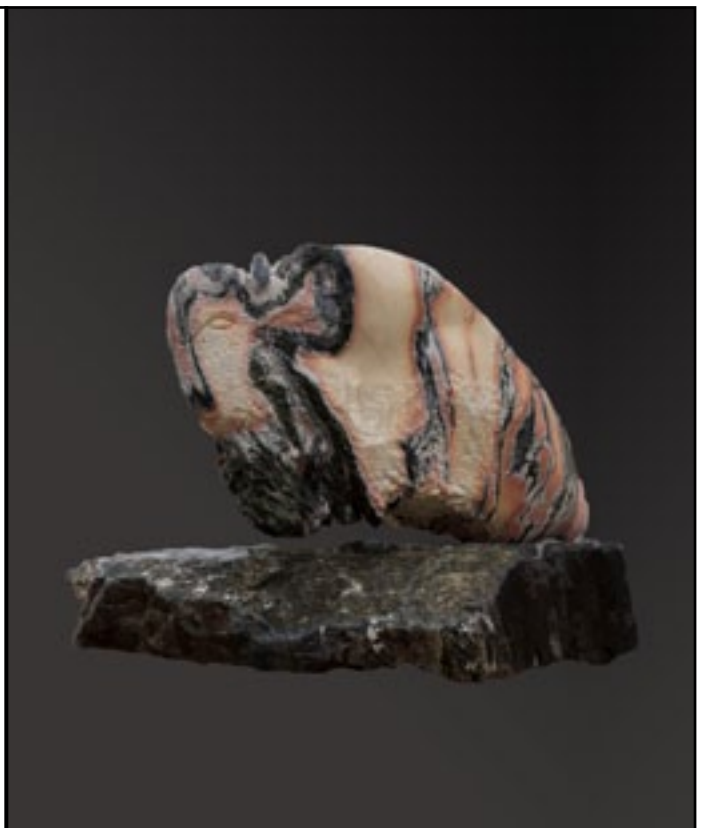

#### „Bison“

Sculpture made of Gummerner Marble.

Amphibolit base

Dimensions:

Hight 70 cm

Widht 120 cm

Lenght 170 cm