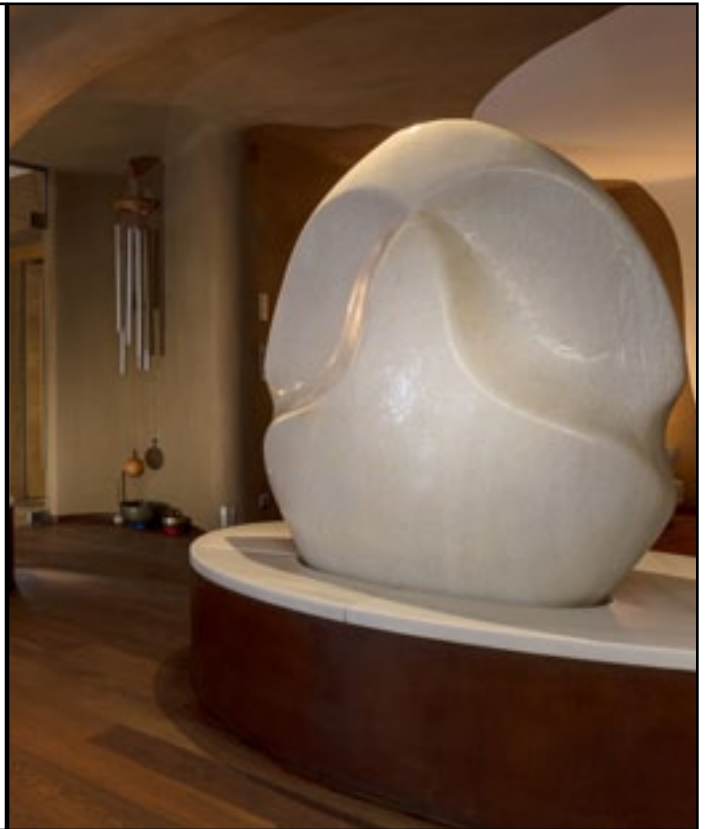

### **„Merlin“**

In- and outdoor light object made of white crystalline Gummerner Marble.

Alpine serpentine base.

Dimensions:

Hight 170 cm

Widht 30 cm

Lenght 60 cm

### „Aquarius“

Fountain sculpture made of Krastaler Marble.

Dimensions:

Hight 100 cm

Widht 200 cm

Lenght 100 cm

### „Cocoon“

Fountain made of white crystalline Gummerner Marble.

Dimensions:

Hight 200 cm

Widht 140 cm

Lenght 220 cm

### **„Power of Dualism“**

Fountain made of Gummener Marble.

Base: Corten steel

Dimensions:

Hight 180 cm

Widht 140 cm

Lenght 220 cm